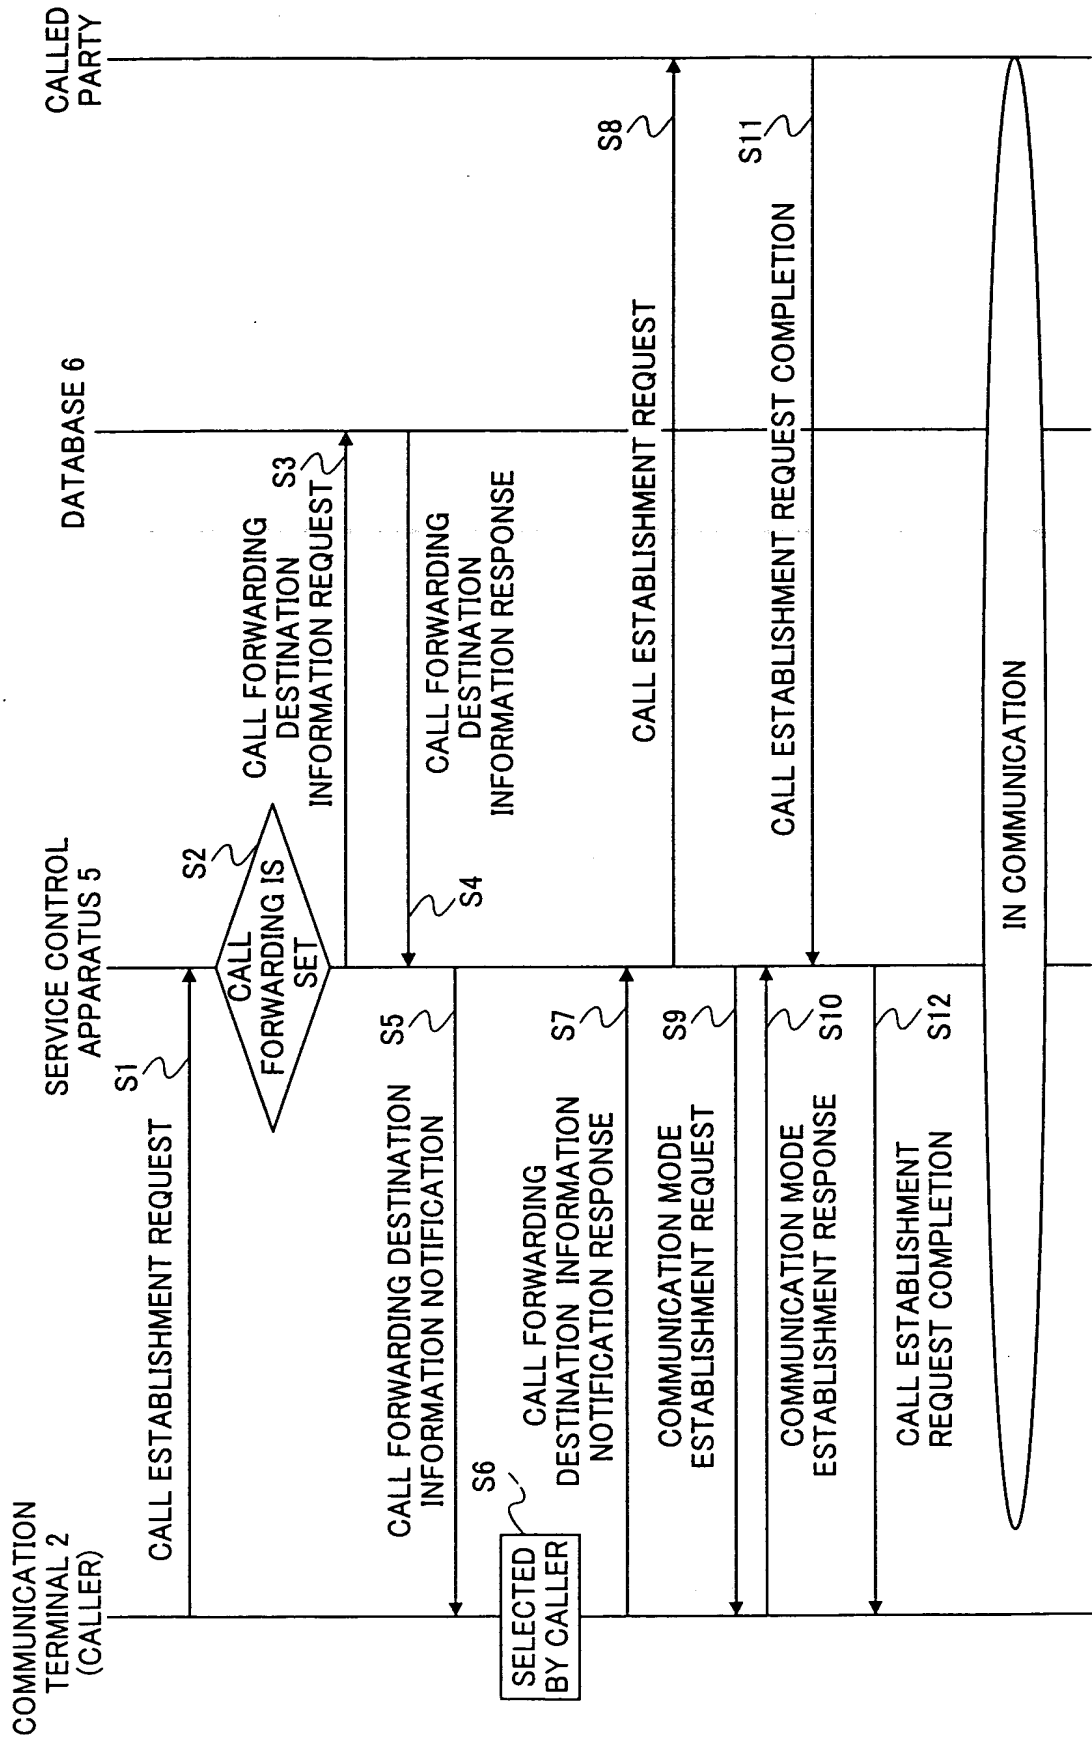

FOSTTT 05548660

FIG.1

FIG.2

FIG.3

| SUBSCRIBER NUMBER: 090-XXX-XXXX | | INCOMING CALL FORWARDING IS SET | |
|---------------------------------|------------------|---------------------------------|-------|
| | SERVICE MODES | FORWARDING DESTINATION | STATE |
| 1 | VOICE | 0468-YY-YYYY | ON |
| 2 | VOICE | 0468-YY-ZZZZ | ON |
| 3 | TV PHONE | 090-AAAA-AAAA | ON |
| 4 | E-MAIL | <u>Abcd@xxx.yyy.com</u> | ON |
| 5 | Fax | 0468-ZZ-YYYY | OFF |
| 6 | PHONE ANSWERING | PHONE ANSWERING CENTER | ON |
| 7 | CHAT (CHARACTER) | DESTINATION NW+IP ADDRESS | OFF |

FOSTT-05578660

FIG.4

FOSTT-0528660

FIG.5

FIG. 6

0992550 11501
 10517 05528660